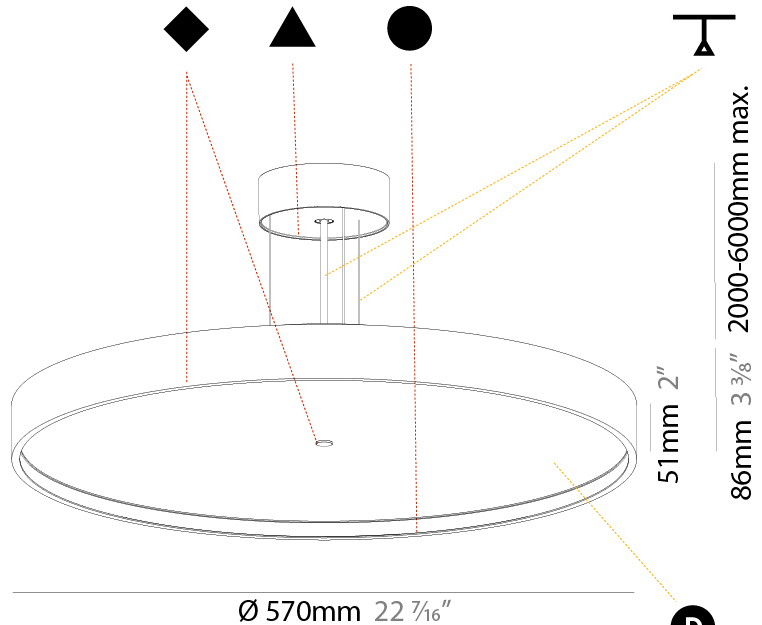

GENERAL

Series: Sign Diva
Subseries: Sign Diva Korona
Partner: Prolicht
Division: Architectural
Installation: Suspension
Product Type: Pendant
Mounting Location: Ceiling
Light Distribution: Direct / Indirect

PHYSICAL

Shape: Round
Diameter (mm): 570
Diameter (in): 22 7/16
Height (mm): 86
Height (in): 3 3/8
Weight (kg): 8.812
Weight (lbs): 19.43
Diffuser: PMMA - Opal / Micro-Prism / Sparkling Secret / Vintage Industrial
Fixture Finish: SSR / BKV / CWI / CRY / HAB / UFT / ITA / RUA / FTG / MYG / LOD / PUS / FRO / FUP / KIA / POP / BLS / SPG / MEY / GOH / CHC / COM / ABZ / JAG / OBR / MOS / ROR
Fixture Material: PMMA / Extruded Aluminum / Steel
Cable Details: 2000mm/78 3/4" or 6000mm/236 1/4" Transparent Cable

ELECTRICAL

Lamp Type: LED (Zhaga Standard)
Input Wattage (W): 67
Total Output Wattage (W): 60.9
Dimming: Tri-Mode (Non-Dimming and Phase Dimming (120Vac only) and 0-10V Dimming)
Driver Included: Yes
Driver Location: Integrated
Driver Type: Constant Current - Universal
Driver Class: Class 2
Input Voltage (V): 120 - 277
Constant Current (MA): 350

LED

Color Temperature (°K): 2700 / 3000 / 3500 / 4000
Max. Delivered Lumen (lm): 6632 / 6728 / 6812 / 6951
Nominal Lumen (lm): 9097 / 9229 / 9344 / 9535
CRI: >90 CRI
Lamp Life (hrs): 50000

OPTICAL

RATINGS AND CERTIFICATIONS

Certified By: Certified for North American Standards
IP rating: IP20