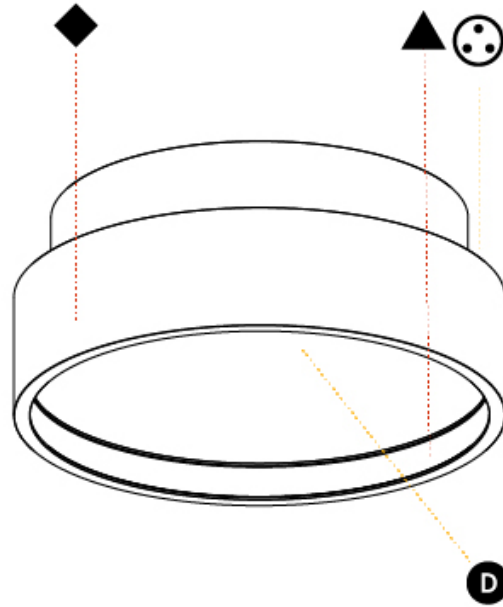

A3D085-

PROJECT _____

TYPE _____

SPECIFIER _____

QUANTITY _____

DATE _____