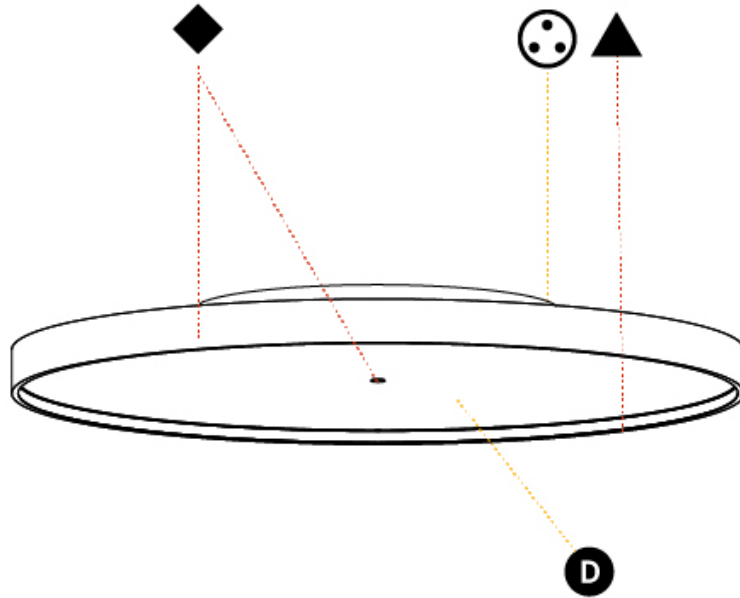

A3D088-

PROJECT
TYPE
SPECIFIER
QUANTITY
DATE