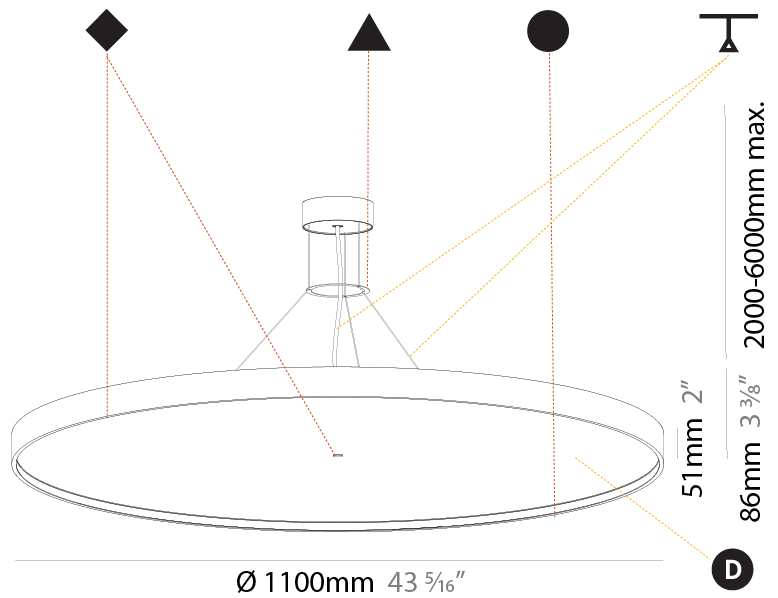

GENERAL

Series: Sign Diva
Subseries: Sign Diva Korona
Partner: Prolicht
Division: Architectural
Installation: Suspension
Product Type: Pendant
Mounting Location: Ceiling
Light Distribution: Direct

PHYSICAL

Shape: Round
Diameter (mm): 1100
Diameter (in): 43 5/16"
Height (mm): 86
Height (in): 3 3/8"
Max. Overall Height (mm): 2086
Max. Overall Height (in): 82 1/8"
Weight (kg): 19.986
Weight (lbs): 44.06
Diffuser: PMMA - Opal / Micro-Prism / Sparkling Secret / Vintage Industrial
Fixture Finish: SSR / BKV / CWI / CRY / HAB / UFT / ITA / RUA / FTG / MYG / LOD / PUS / FRO / FUP / KIA / POP / BLS / SPG / MEY / GOH / CHC / COM / ABZ / JAG / OBR / MOS / ROR
Fixture Material: PMMA / Extruded Aluminum / Steel
Cable Details: 2000mm or 6000mm Transparent Cable

ELECTRICAL

Lamp Type: LED (Zhaga Standard)
Input Wattage (W): 145
Total Output Wattage (W): 135
Dimming: Tri-Mode (Non-Dimming and Phase Dimming (120Vac only) and 0-10V Dimming)
Driver Included: Yes
Driver Location: Integrated
Driver Type: Constant Current - Universal
Driver Class: Class 2
Input Voltage (V): 120 - 277
Constant Current (MA): 600

LED

Color Temperature (°K): 2700 / 3000 / 3500 / 4000
Max. Delivered Lumen (lm): 15931 / 17172 / 19937 / 20344
Nominal Lumen (lm): 18837 / 20305 / 23575 / 24056
CRI: >90 CRI
Lamp Life (hrs): 50000

OPTICAL

RATINGS AND CERTIFICATIONS

Certified By: Certified for North American Standards
IP rating: IP20