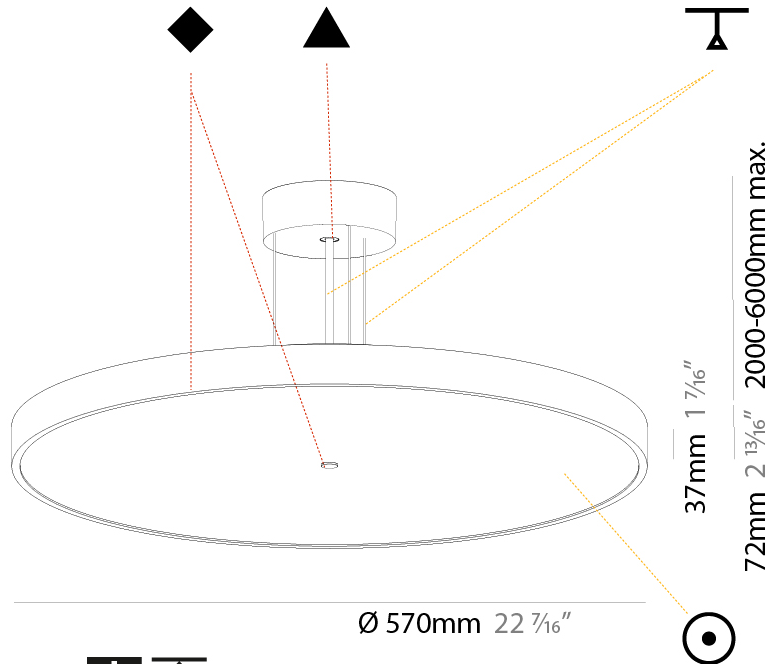

GENERAL

Series: Sign Diva
Subseries: Sign Diva
Partner: Prolicht
Division: Architectural
Installation: Suspension
Product Type: Pendant
Mounting Location: Ceiling
Light Distribution: Direct

PHYSICAL

Shape: Round
Diameter (mm): 570
Diameter (in): 22 7/16
Height (mm): 72
Height (in): 2 13/16
Max. Overall Height (mm): 6072
Max. Overall Height (in): 239 1/16
Weight (kg): 7.802
Weight (lbs): 17.2

Diffuser: [PMMA - Opal / Micro-Prism / Sparkling Secret / Vintage Industrial with Shine Ring](#)
Fixture Finish: [SSR / BKV / CWI / CRY / HAB / UFT / ITA / RUA / FTG / MYG / LOD / PUS / FRO / FUP / KIA / POP / BLS / SPG / MEY / GOH / CHC / COM / ABZ / JAG / OBR / MOS / ROR](#)
Fixture Material: [PMMA / Extruded Aluminum / Steel](#)
Cable Details: [2000mm or 6000mm Transparent Cable](#)

ELECTRICAL

Lamp Type: LED (Zhaga Standard)
Input Wattage (W): 58.3
Total Output Wattage (W): 53
Dimming: [Tri-Mode (Non-Dimming and Phase Dimming (120Vac only) and 0-10V Dimming)](#)
Driver Included: Yes
Driver Location: Integrated
Driver Type: Constant Current - Universal
Driver Class: Class 2
Input Voltage (V): 120 - 277
Constant Current (MA): 350

LED

Color Temperature (°K): [2700 / 3000 / 3500 / 4000](#)
Max. Delivered Lumen (lm): 5060 / 6120 / 6233 / 6360
CRI: >90 CRI
Lamp Life (hrs): 50000

OPTICAL

RATINGS AND CERTIFICATIONS

Certified By: Certified for North American Standards
IP rating: IP20

PROJECT _____
TYPE _____
SPECIFIER _____
QUANTITY _____
DATE _____

A