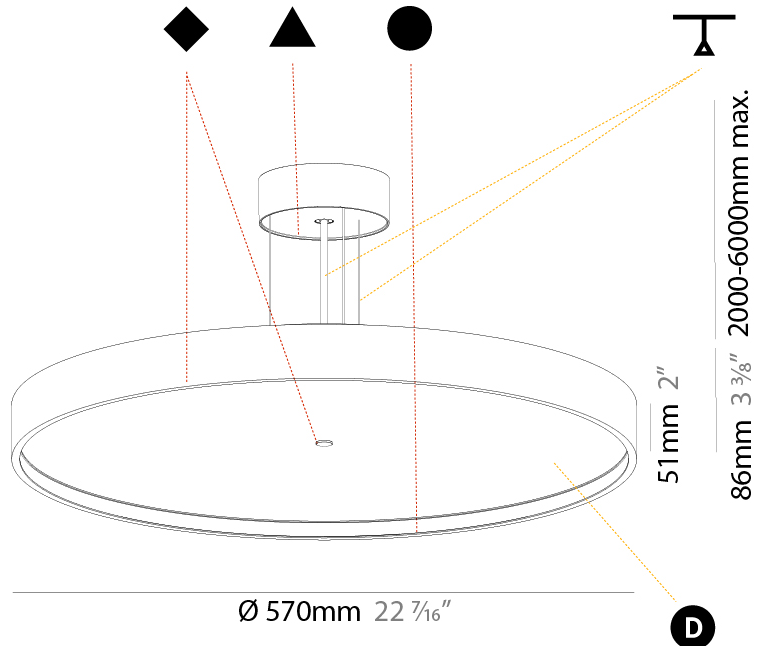

GENERAL

Series: Sign Diva
Subseries: Sign Diva Korona
Partner: Prolicht
Division: Architectural
Installation: Suspension
Product Type: Pendant
Mounting Location: Ceiling
Light Distribution: Direct

PHYSICAL

Shape: Round
Diameter (mm): 570
Diameter (in): 22 ⁷/₁₆"
Height (mm): 86
Height (in): 3 ³/₈"
Weight (kg): 8.067
Weight (lbs): 17.78
Diffuser: PMMA - Opal / Micro-Prism / Sparkling Secret / Vintage Industrial
Fixture Finish: SSR / BKV / CWI / CRY / HAB / UFT / ITA / RUA / FTG / MYG / LOD / PUS / FRO / FUP / KIA / POP / BLS / SPG / MEY / GOH / CHC / COM / ABZ / JAG / OBR / MOS / ROR
Fixture Material: PMMA / Extruded Aluminum / Steel
Cable Details: 2000mm/78 3/4" or 6000mm/236 1/4" Transparent Cable

ELECTRICAL

Lamp Type: LED (Zhaga Standard)
Input Wattage (W): 49
Total Output Wattage (W): 46.9
Dimming: Tri-Mode (Non-Dimming and Phase Dimming (120Vac only) and 0-10V Dimming)
Driver Included: Yes
Driver Location: Integrated
Driver Type: Constant Current - Universal
Driver Class: Class 2
Input Voltage (V): 120 - 277
Constant Current (MA): 350

LED

Color Temperature (°K): 2700 / 3000 / 3500 / 4000
Max. Delivered Lumen (lm): 4978 / 5337 / 5384 / 5494
Nominal Lumen (lm): 6199 / 6646 / 6705 / 6842
CRI: >90 CRI
Lamp Life (hrs): 50000

OPTICAL

RATINGS AND CERTIFICATIONS

Certified By: Certified for North American Standards
IP rating: IP20