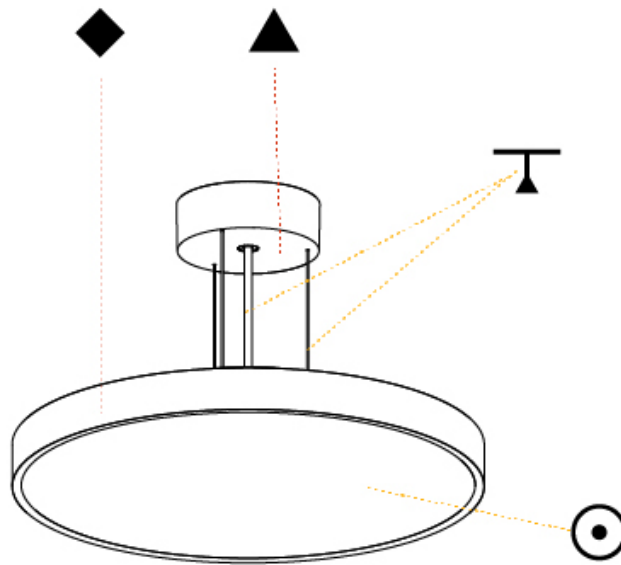

A300003-

PROJECT
TYPE
SPECIFIER
QUANTITY
DATE

A